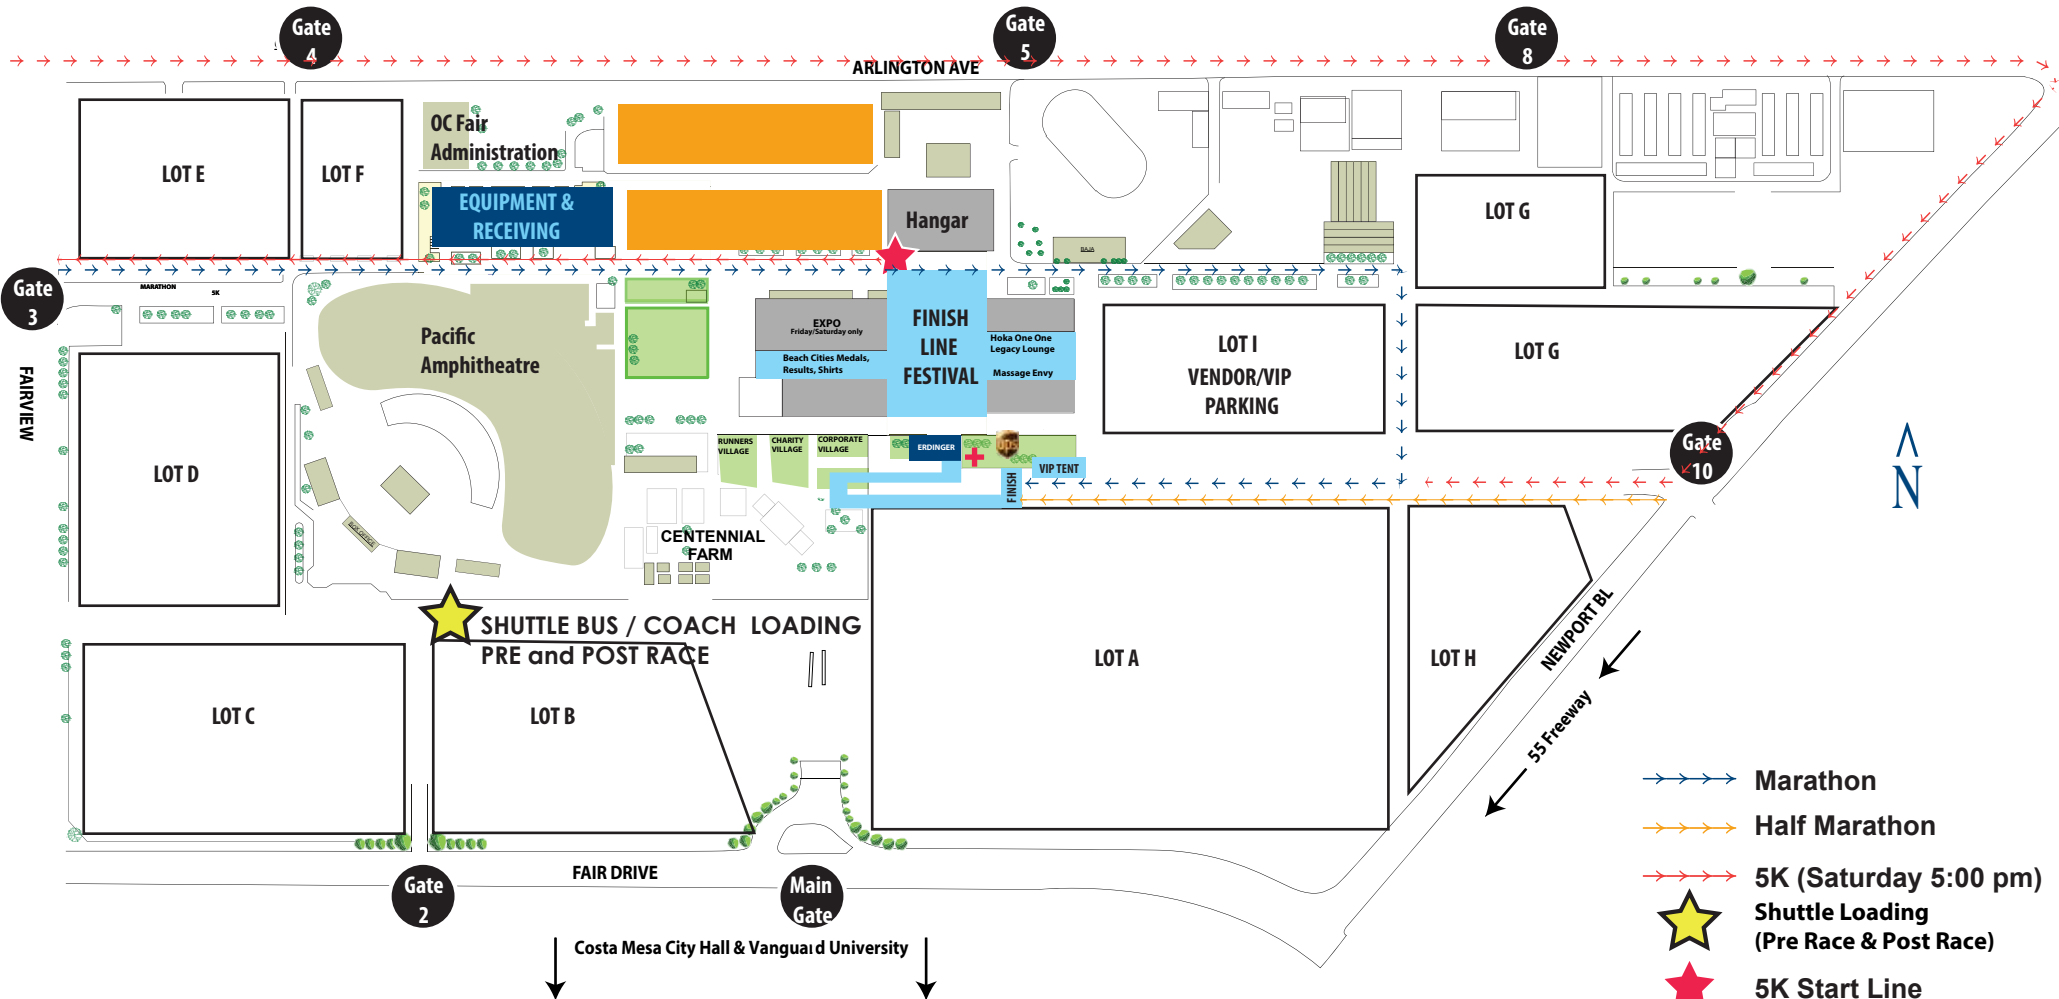

FINISH LINE MAP

PARKING | SHUTTLE | FINISH LINE FESTIVAL

- Marathon
- Half Marathon
- 5K (Saturday 5:00 pm)
- Shuttle Loading (Pre Race & Post Race)
- 5K Start Line
- Volunteer Check In
- Medical
- UPS Personal Item Pick Up

OC Fair
Administration

EQUIPMENT &
RECEIVING

Hangar

Pacific
Amphitheatre

EXPO
Friday/Saturday only

Beach Cities Medals,
Results, Shirts

FINISH
LINE
FESTIVAL

Hoka One One
Legacy Lounge

Massage Envy

LOT
VENDOR
PARK

RUNNERS
VILLAGE

CHARITY
VILLAGE

CORPORATE
VILLAGE

ERDINGER

VIP TENT

FINISH

CENTENNIAL
FARM

SHUTTLE BUS / COACH LOADING
PRE and POST RACE

LOT A