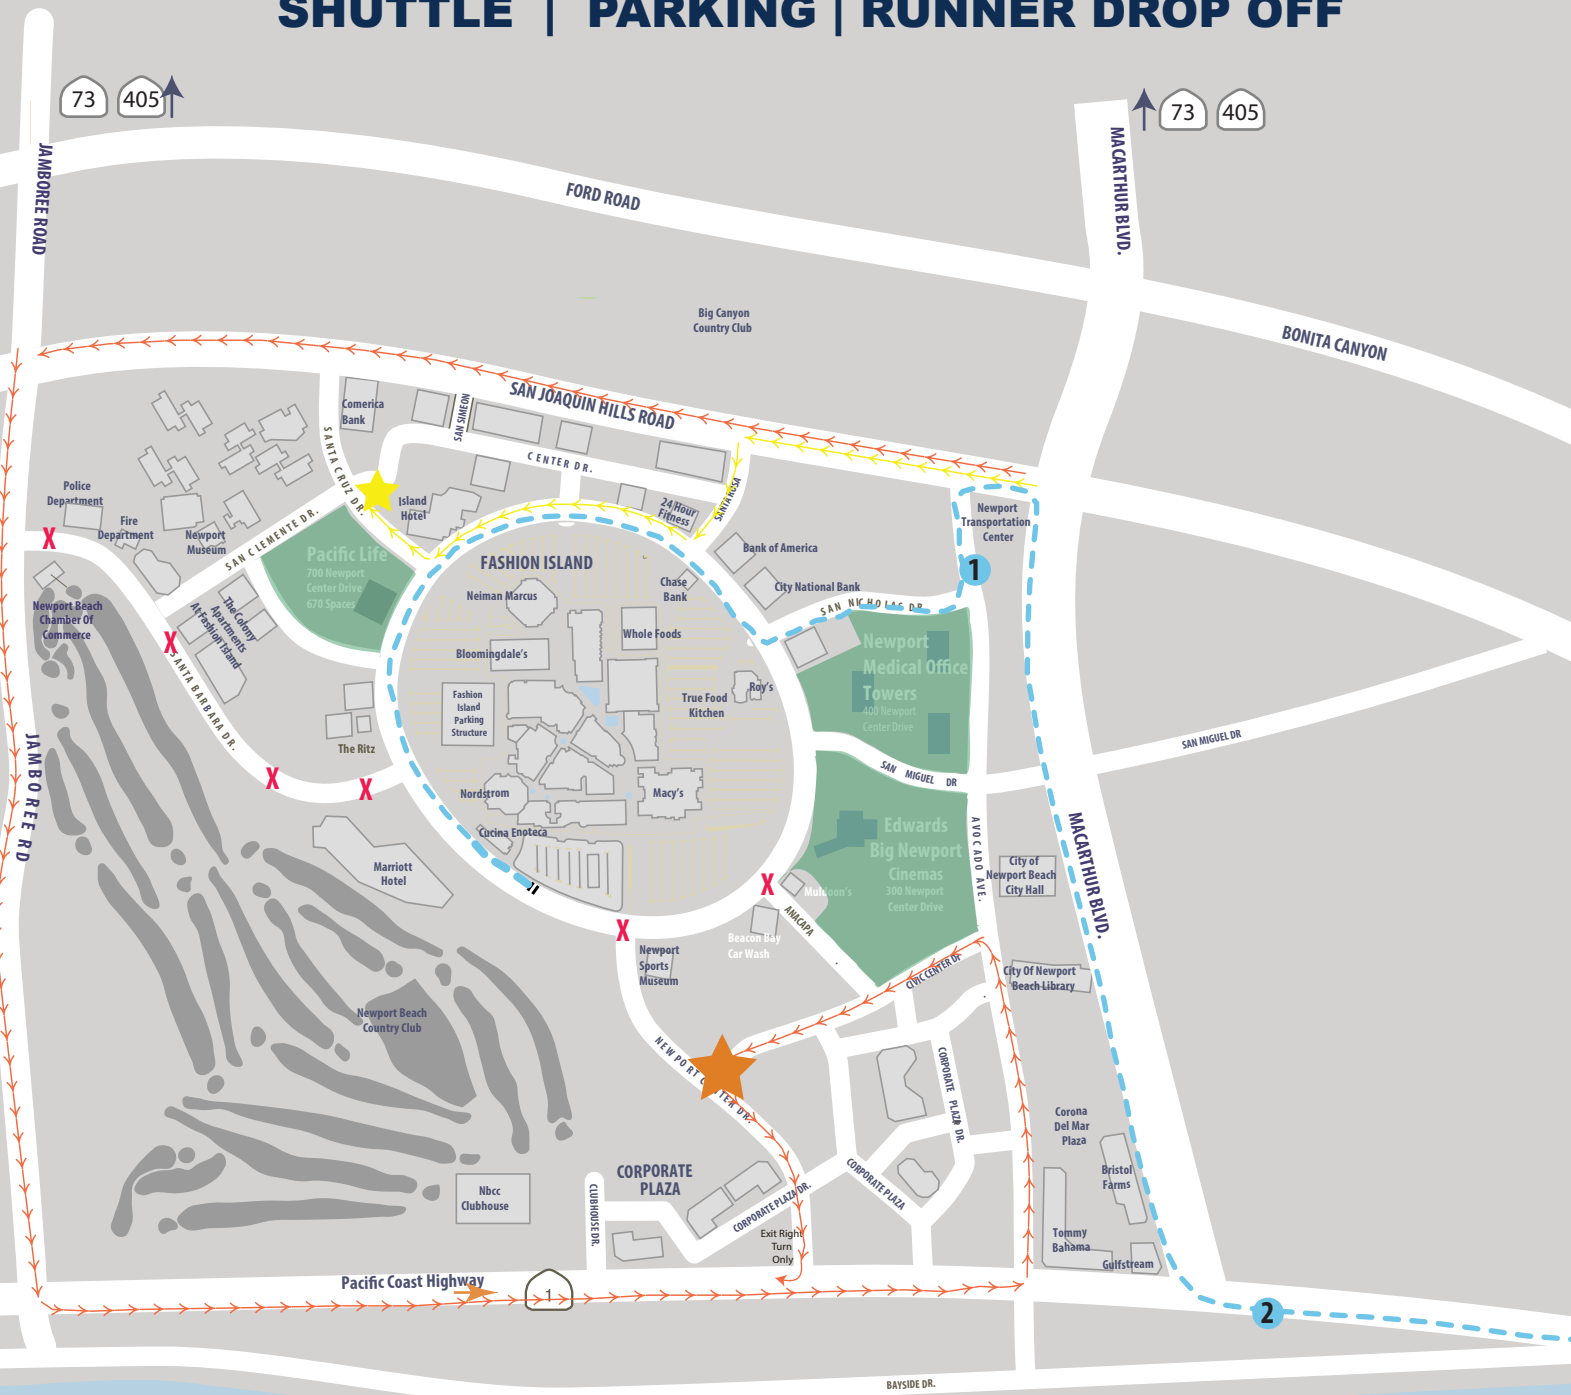

START LINE MAP SHUTTLE | PARKING | RUNNER DROP OFF

LEGEND

RUNNER DROP OFF

- Runner Drop Off Route (from Jamboree)
- Runner Drop Off Locations

START LINE PARKING

- Event Parking Route (from Jamboree)
- Event Parking OK
- NO Event Parking!
- NO Event Parking!

COURSE INFORMATION

- Start Line
- Personal Item Storage Drop Off
- Porto potties
- Course Route

BUS DROP OFF

- Shuttles Route
- Shuttles Drop Off Location
- Santa Barbara Drive Closed
- Media Access Route (to avoid road closures)

← To Newport Beach and Costa Mesa

BAYSIDE DR.