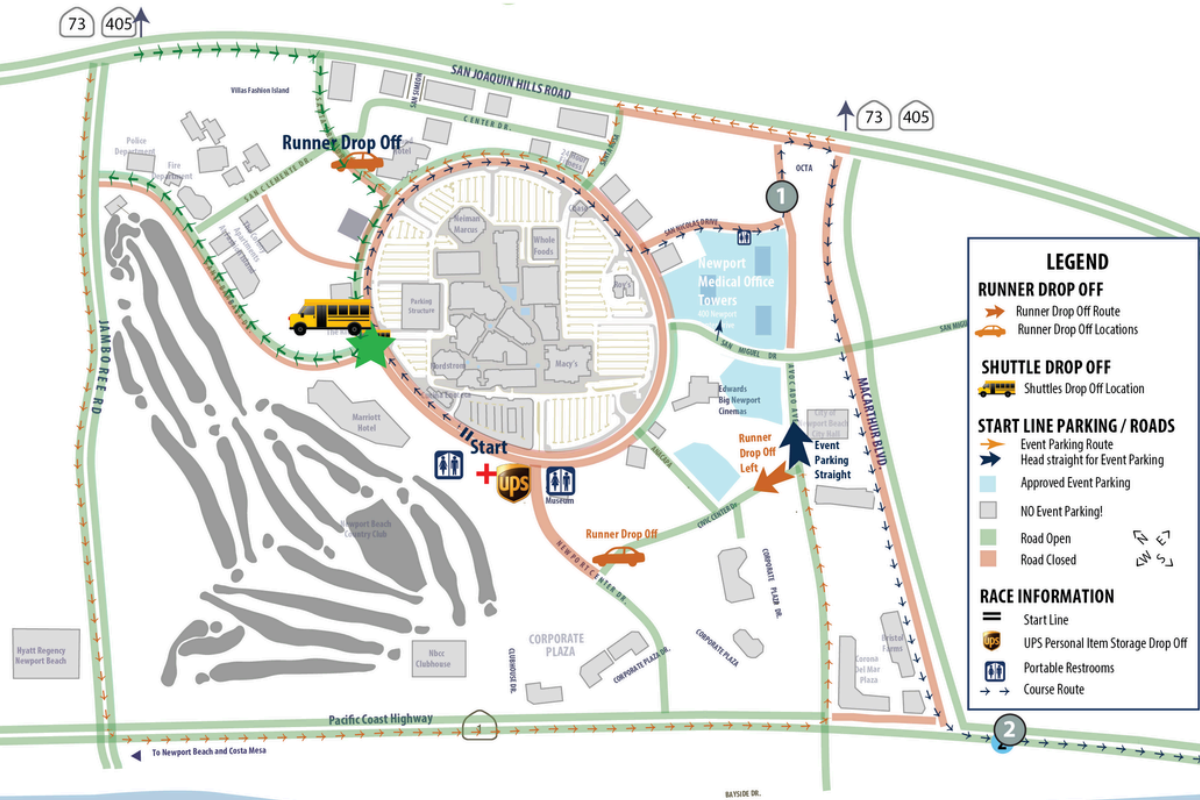

LEGEND

RUNNER DROP OFF
 Runner Drop Off Route
 Runner Drop Off Locations

SHUTTLE DROP OFF
 Shuttles Drop Off Location

START LINE PARKING / ROADS
 Event Parking Route
 Head straight for Event Parking
 Approved Event Parking
 NO Event Parking!
 Road Open
 Road Closed

RACE INFORMATION
 Start Line
 UPS Personal Item Storage Drop Off
 Portable Restrooms
 Course Route

Hyatt Regency Newport Beach

Runner Drop Off

SAN JOAQUIN HILLS ROAD

1

Start

Runner Drop Off Left

Event Parking Straight

Runner Drop Off

2

Pacific Coast Highway

To Newport Beach and Costa Mesa